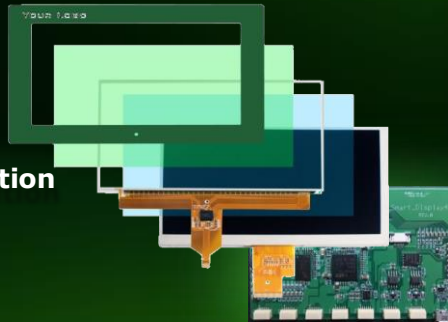

Smart Embedded

**Integrated, customizable
solution with low total
cost of ownership**

**COMPLETE INTERACTIVE UI SUBSYSTEM
WITH HIGH-END GRAPHICS, HIGH QUALITY
AND LONG LIFE TIME SUPPORT
ALL FROM A SINGLE SUPPLIER.**

- High Quality TFT Display
- P-CAP Touch Panel
- Cover Lens
- Embedded Control System
- User Interface Software Solution
 - FreeRTOS
 - TouchGFX Framework

The Clear Choice for Your Display and Touch Solution

www.edtc.com

TouchGFX

Empower Embedded Displays

TouchGFX is a unique framework optimized for small hardware platforms. With its easy-to-use GUI builder, you can create innovative embedded GUIs with high-end graphics and smooth animations fast and easy.