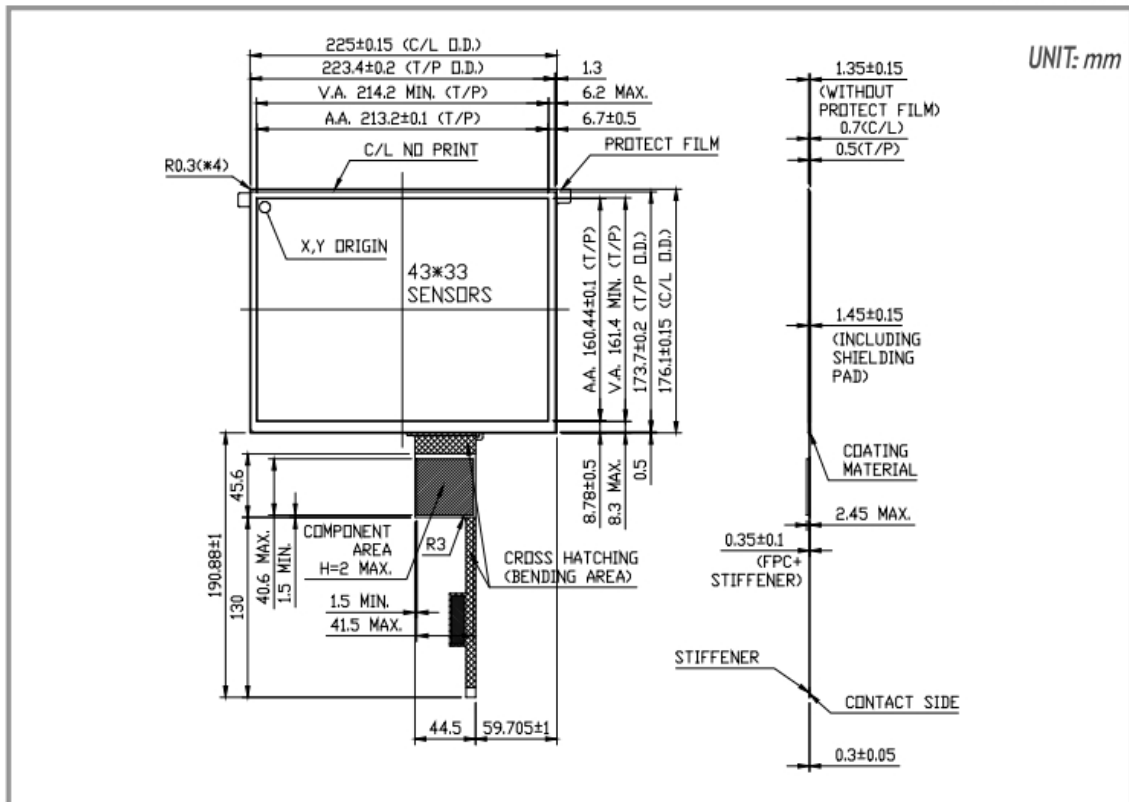

## Overall(General Specification)

Part number	EP1040ML01
Size	10.4 inch
Resolution	Not available
Outline Dimensions(mm)	225 x 176.1 x 1.35
Active Area (A.A.) (mm)	213.2 x 160.44
Panel Type	G/G
Viewing Angle(L/R/U/D)	Not available
Brightness	Not available
LED lifetime(hrs)	Not available
Interface	USB
Power	
VCOM	Not available
LED Driver	Not available
Environment	
Operating Temperature	-20 to 70

???

Storage Temperature

-30 to 80

EP1040ML01 | 43 x 33 Sensors

DIMENSIONS

www.edtc.com

Not to scale  
Emerging Display Technologies Corp.  
Copyright 2007