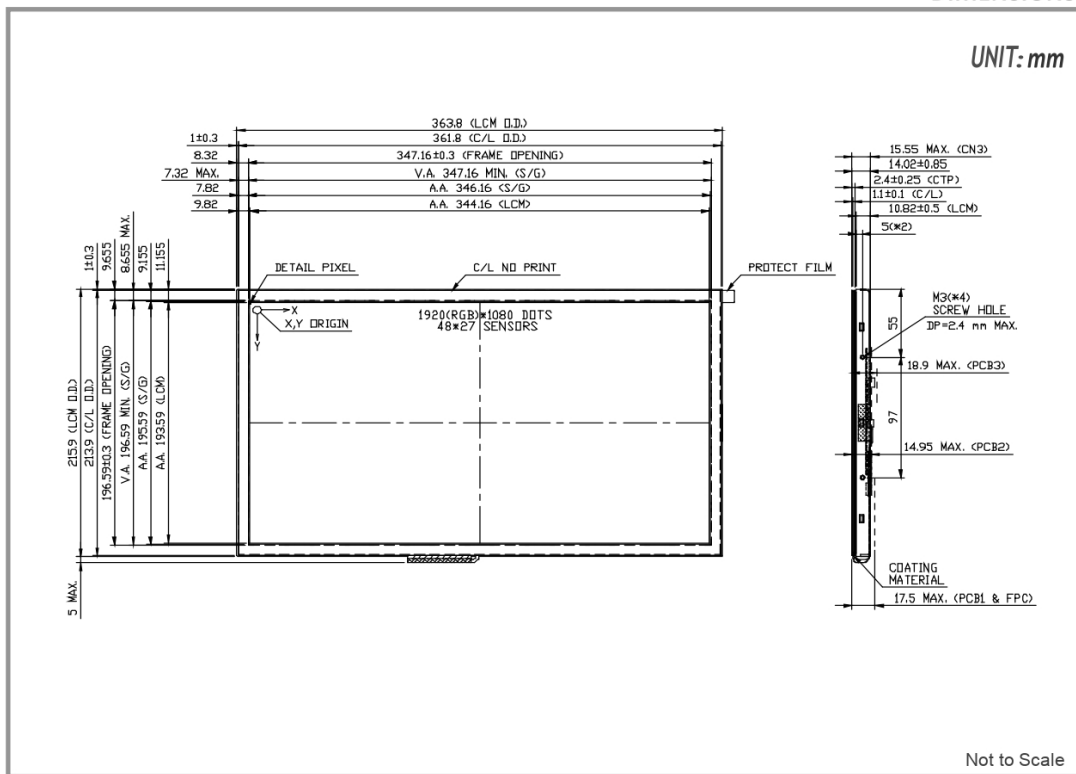

1920RGB x 1080

Outline Dimensions

363.8 x 215.9 x 17.5 mm

Active Area (A.A.)

344.16 x 193.59 mm

Panel Type

IPS-TFT LCD, Transmissive, Normally Black  
With Capacitive Touch

Viewing Angle(L/R/U/D)

-30 to 85 °C

Storage Temperature

-30 to 85 °C

ETML156025LUDYA | 1920(RGB) x 1080

DIMENSIONS

www.edtc.com

Emerging Display Technologies Corp.

Copyright 2007