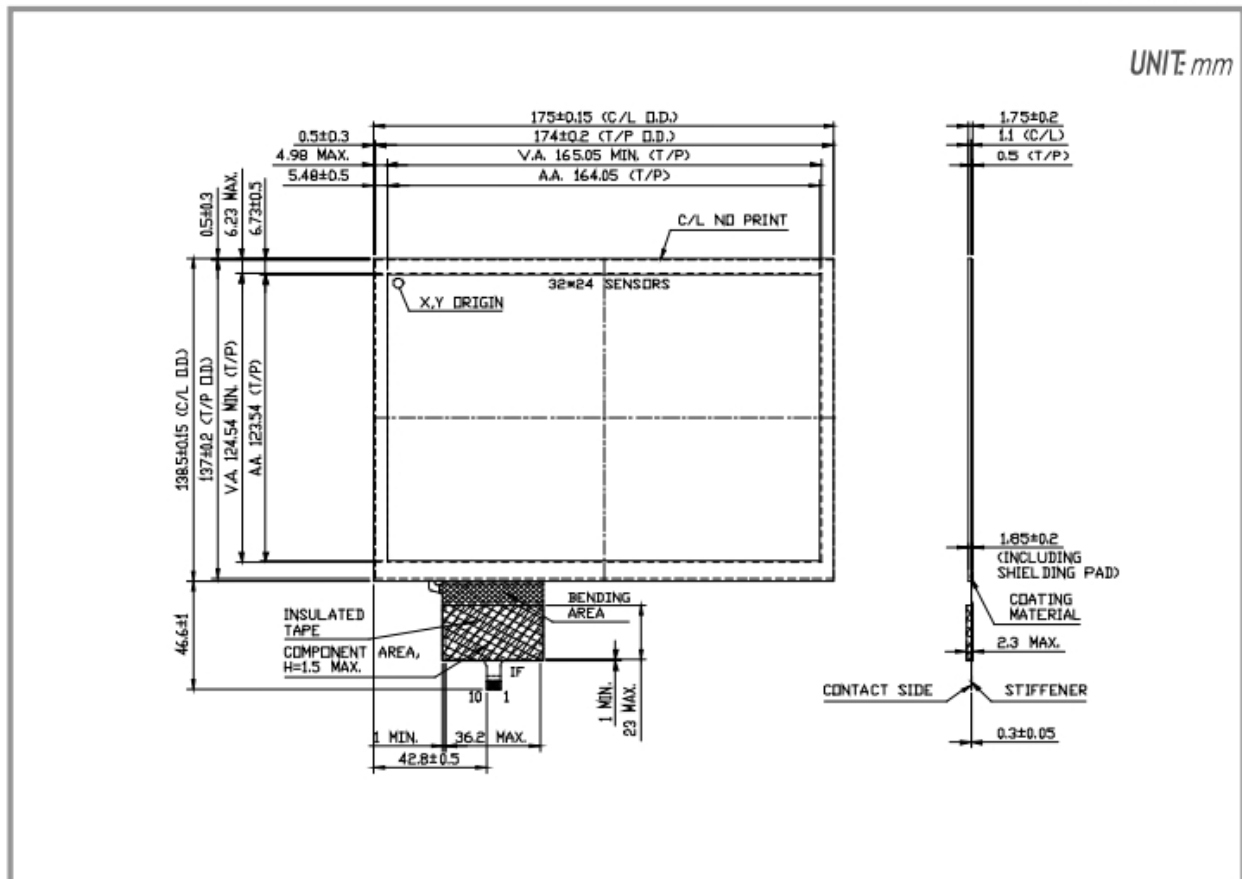

[Print](#)

???

Overall(General Specification)

Part number	EP0800ML13
Size	8.0 inch
Resolution	Not available
Outline Dimensions(mm)	175 x 138.5 x 1.75
Active Area (A.A.) (mm)	164.05 x 123.54
Panel Type	G/G
Viewing Angle(L/R/U/D)	Not available
Brightness	Not available
LED lifetime(hrs)	Not available
Interface	USB
Power	
VCOM	Not available
LED Driver	Not available
Environment	
Operating Temperature	-30 to 80

Storage Temperature **???** -30 to 80

EP0800ML13 | 32 x 24 Sensors

DIMENSIONS

Not to scale

www.edtc.com

Emerging Display Technologies Corp.

Copyright 2007