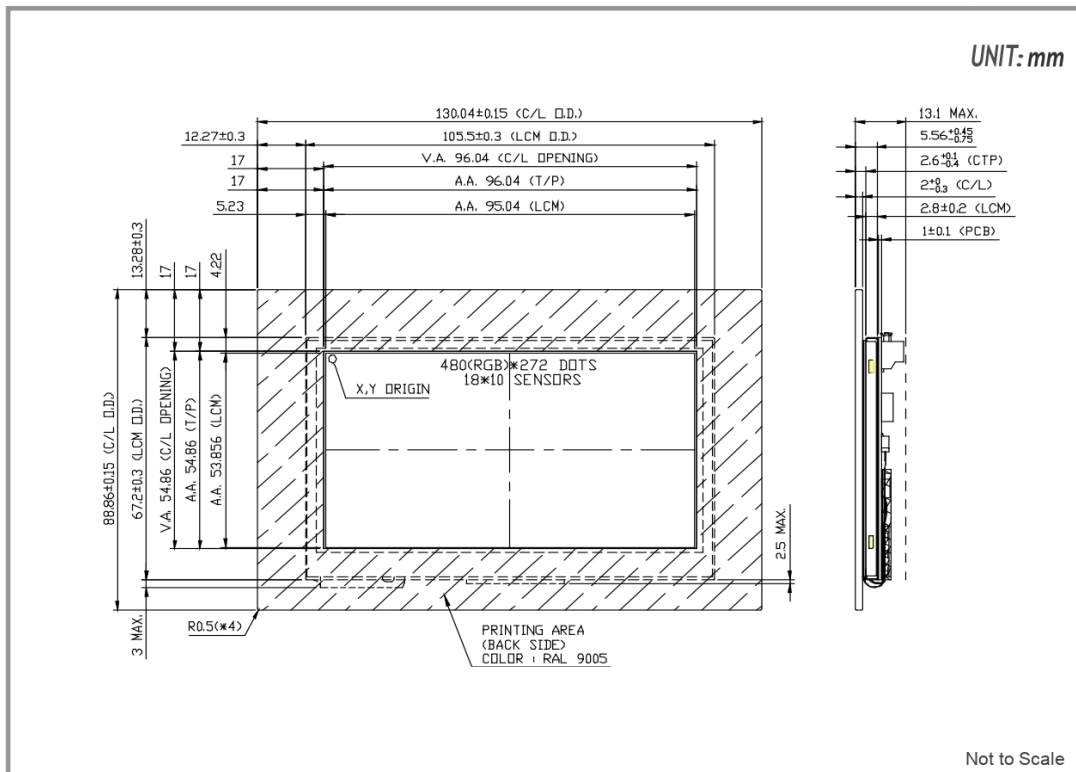

#### Size

4.3 inch

#### Outline Dimensions

130.04(W) x 88.86(H) x 13.1(D)(max) mm

Bonding Technology	Air Bonding
Display	
Color	16.7M
Panel Type	IPS-TFT LCD, Transmissive, Normally Black
Viewing Angle	Super Wide View, 80/80/80/80 (L/R/U/D)
Active Area (A.A.)	95.04(W) x 53.856(H) mm
Resolution	480RGB x 272
Brightness	650 nits
Viewing Area	96.04(W) x 54.86(H) mm
Active Area	95.04(W) x 53.865(H) mm
Dot Size	0.066(W) x 0.198(H) mm
Pixel Size	0.198(W) x 0.198(H) mm
Touch	
Type	Capacitive Touch Panel (CTP)
IC:	ILITEK ILI2511
Structure	2 mm chemically strengthened cover glass
Power Consumption	
Voltage	7~36 V
	7 V: 280 mA
Current	12 V: 170 mA
	36 V: 65 mA
Embedded	
MCU	STM32F750
Internal SRAM	320KB
External SDRAM	16MB
Internal Flash	64KB
External Flash	32MB
Interface	
USB	Full Speed
CAN	CAN 2.0
UART	RS232 and RS485
SPI	Support 3-wire and 4-wire
I2C	Yes
GPIO	6 pins
Programming	SWD interface (ST-link)
Environment	
Operating Temperature	-20~70 °C
Storage Temperature	-30~80 °C

**ETEMB043013XDHAL** | **480(RGB) x 272**

**DIMENSIONS**

[www.edtc.com](http://www.edtc.com)

Emerging Display Technologies Corp.

Copyright 2007

Browser not compatible.