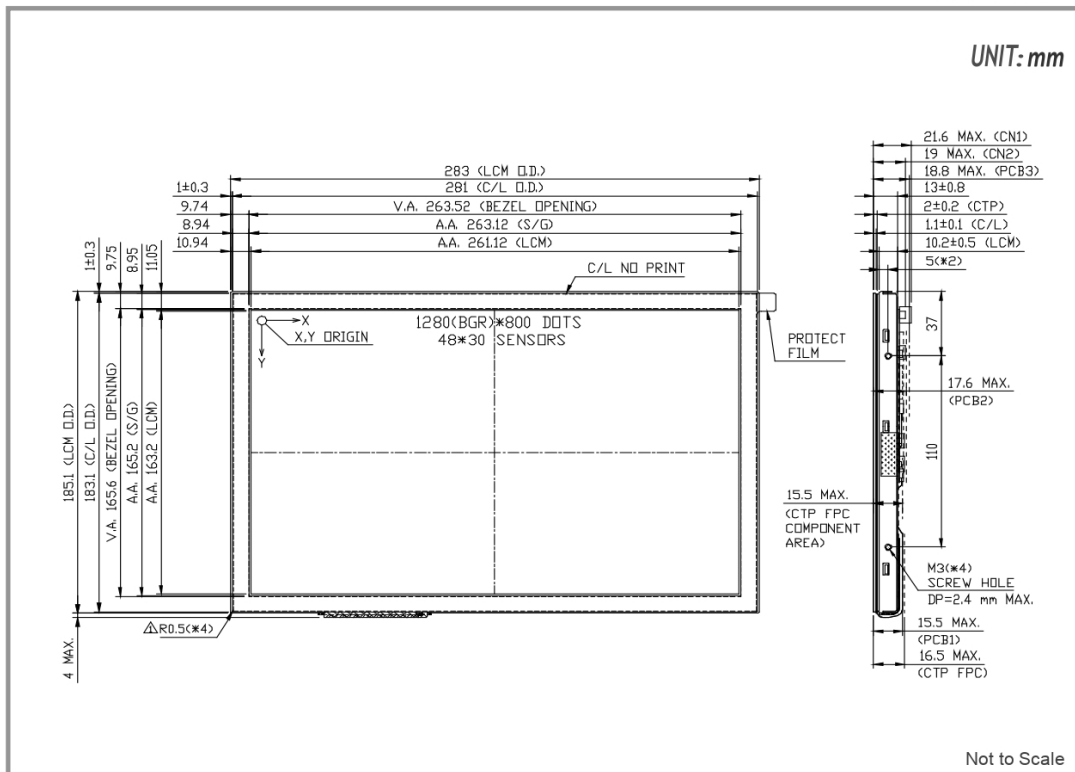

[Print](#)

???

Overall(General Specification)

Part number	ETML121025HUDYA
Size	12.1 inch
Resolution	1280RGB * 800
Outline Dimensions(mm)	283 x 185.1 x 21.6
Active Area (A.A.) (mm)	261.12 x 163.2
Panel Type	IPS-TFT LCD, Transmissive, Normally Black With Capacitive Touch
Viewing Angle(L/R/U/D)	Super Wide View, 88/88/88/88
Brightness	1350 nits
LED lifetime(hrs)	50K

## DIMENSIONS

www.edtc.com

Emerging Display Technologies Corp.

Copyright 2007