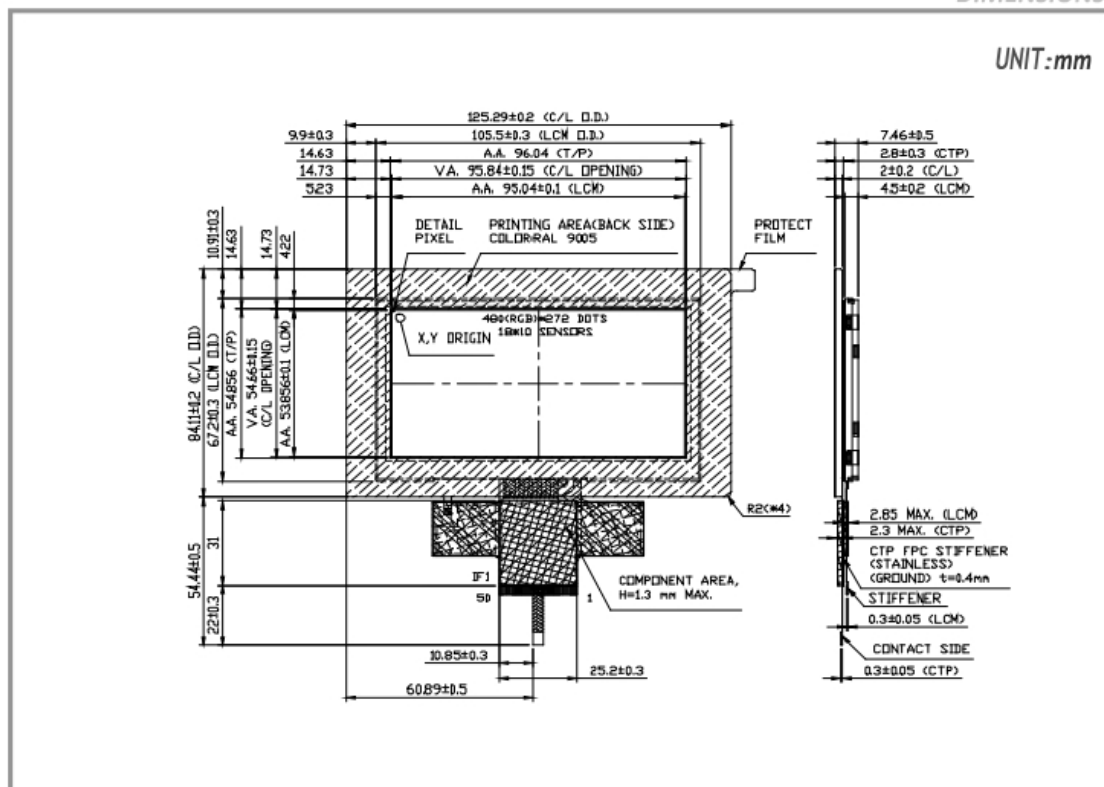

Environment

Operating Temperature

-20~70 °C

Storage Temperature

-30~80 °C

Vibration

Operating: 2.45 m/s² (0.25g)

Storage: 11.76 m/s² (1.2g)

Shock

Operating: 29.4 m/s² (3g)

Storage: 490 m/s² (50g)

Certification

CE Certification

YES.

ETML043023UDRA | 480(RGB) x 272

DIMENSIONS

UNIT:mm