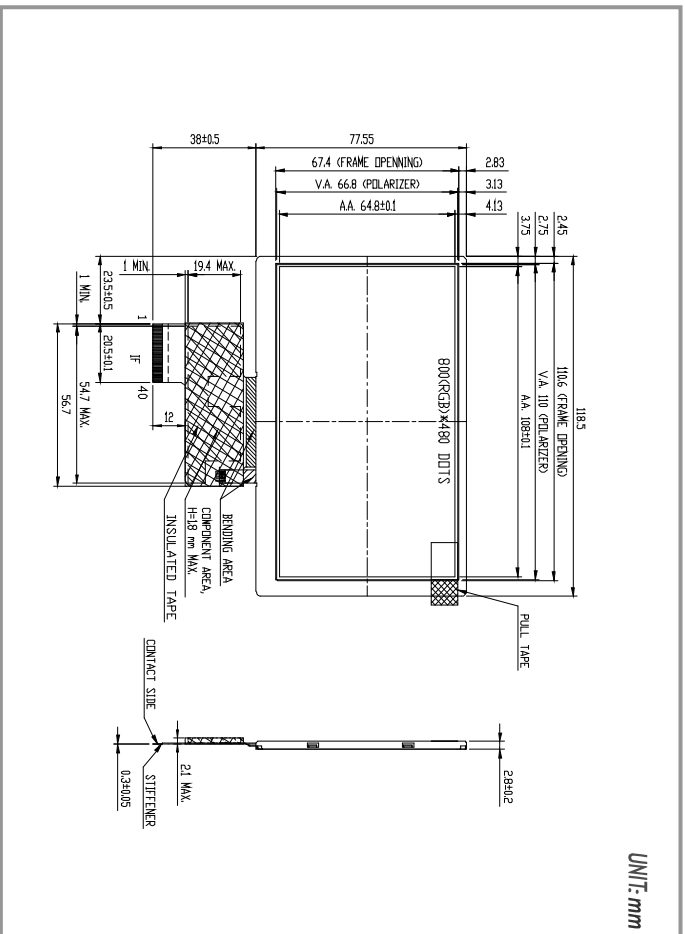

ET050013ADMA | 800(RGB) x 480

DIMENSIONS

Not to scale

www.edtc.com

Emerging Display Technologies Corp.

Copyright 2007